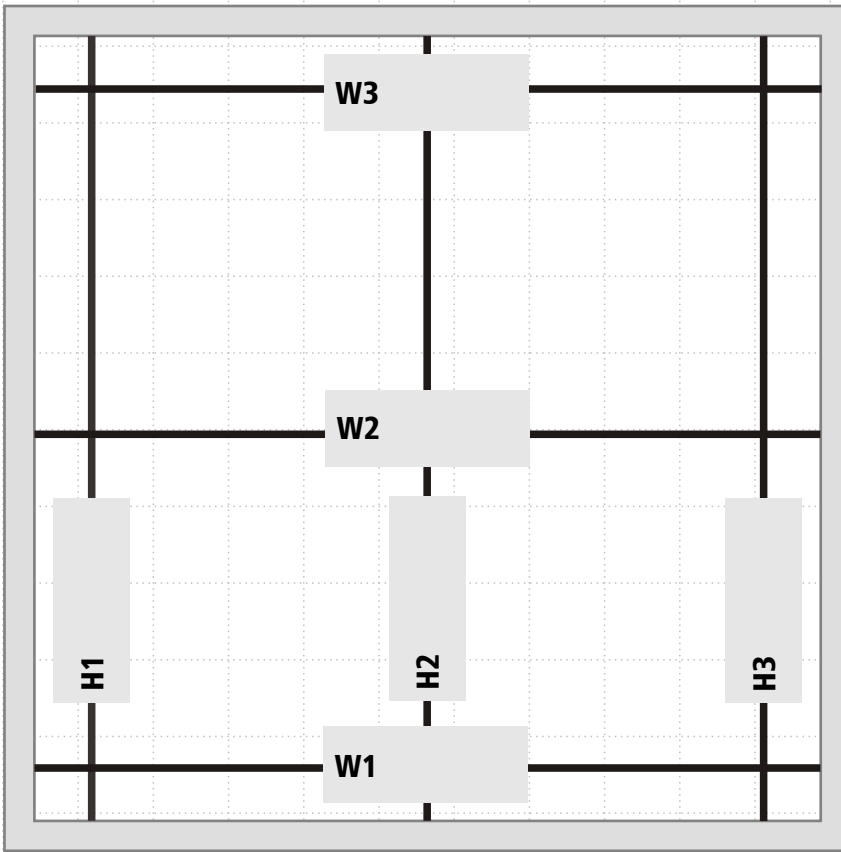

# INTERIOR SHUTTER MEASURING SHEET

Window Name / Location

H

W

D

Architrave / Reveal Type

WA

DA

Window Name / Location

H

W

D

Architrave / Reveal Type

WA

DA