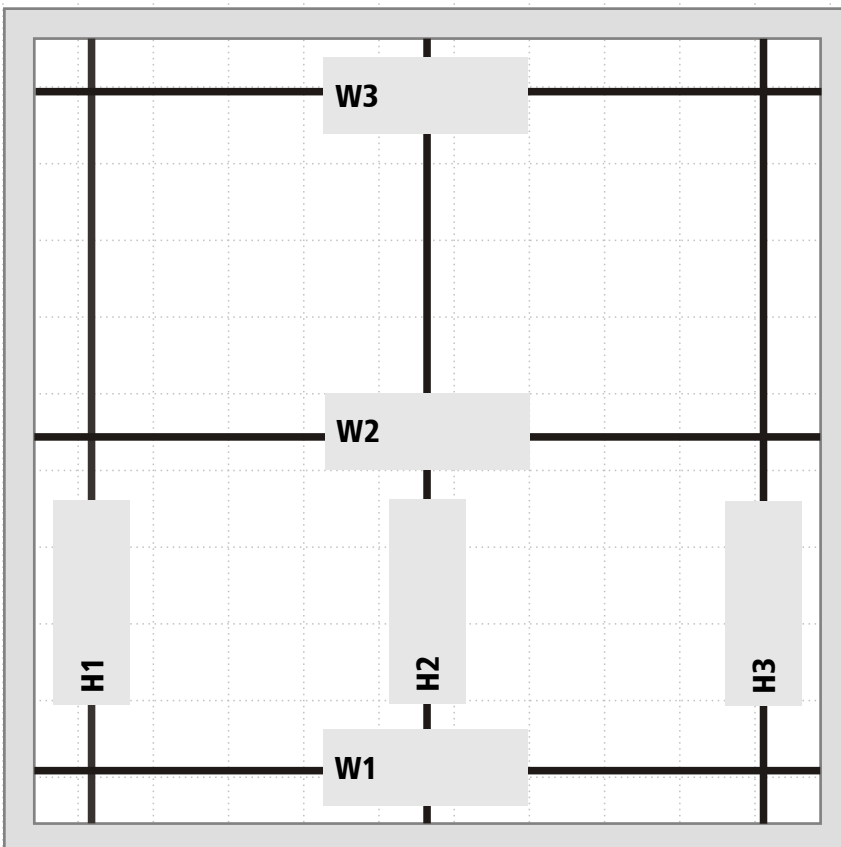

# INTERIOR SHUTTER MEASURING SHEET

Window Name / Location

H

W

D

Architrave / Reveal Type

WA

DA

Window Name / Location

H

W

D

Architrave / Reveal Type

WA

DA